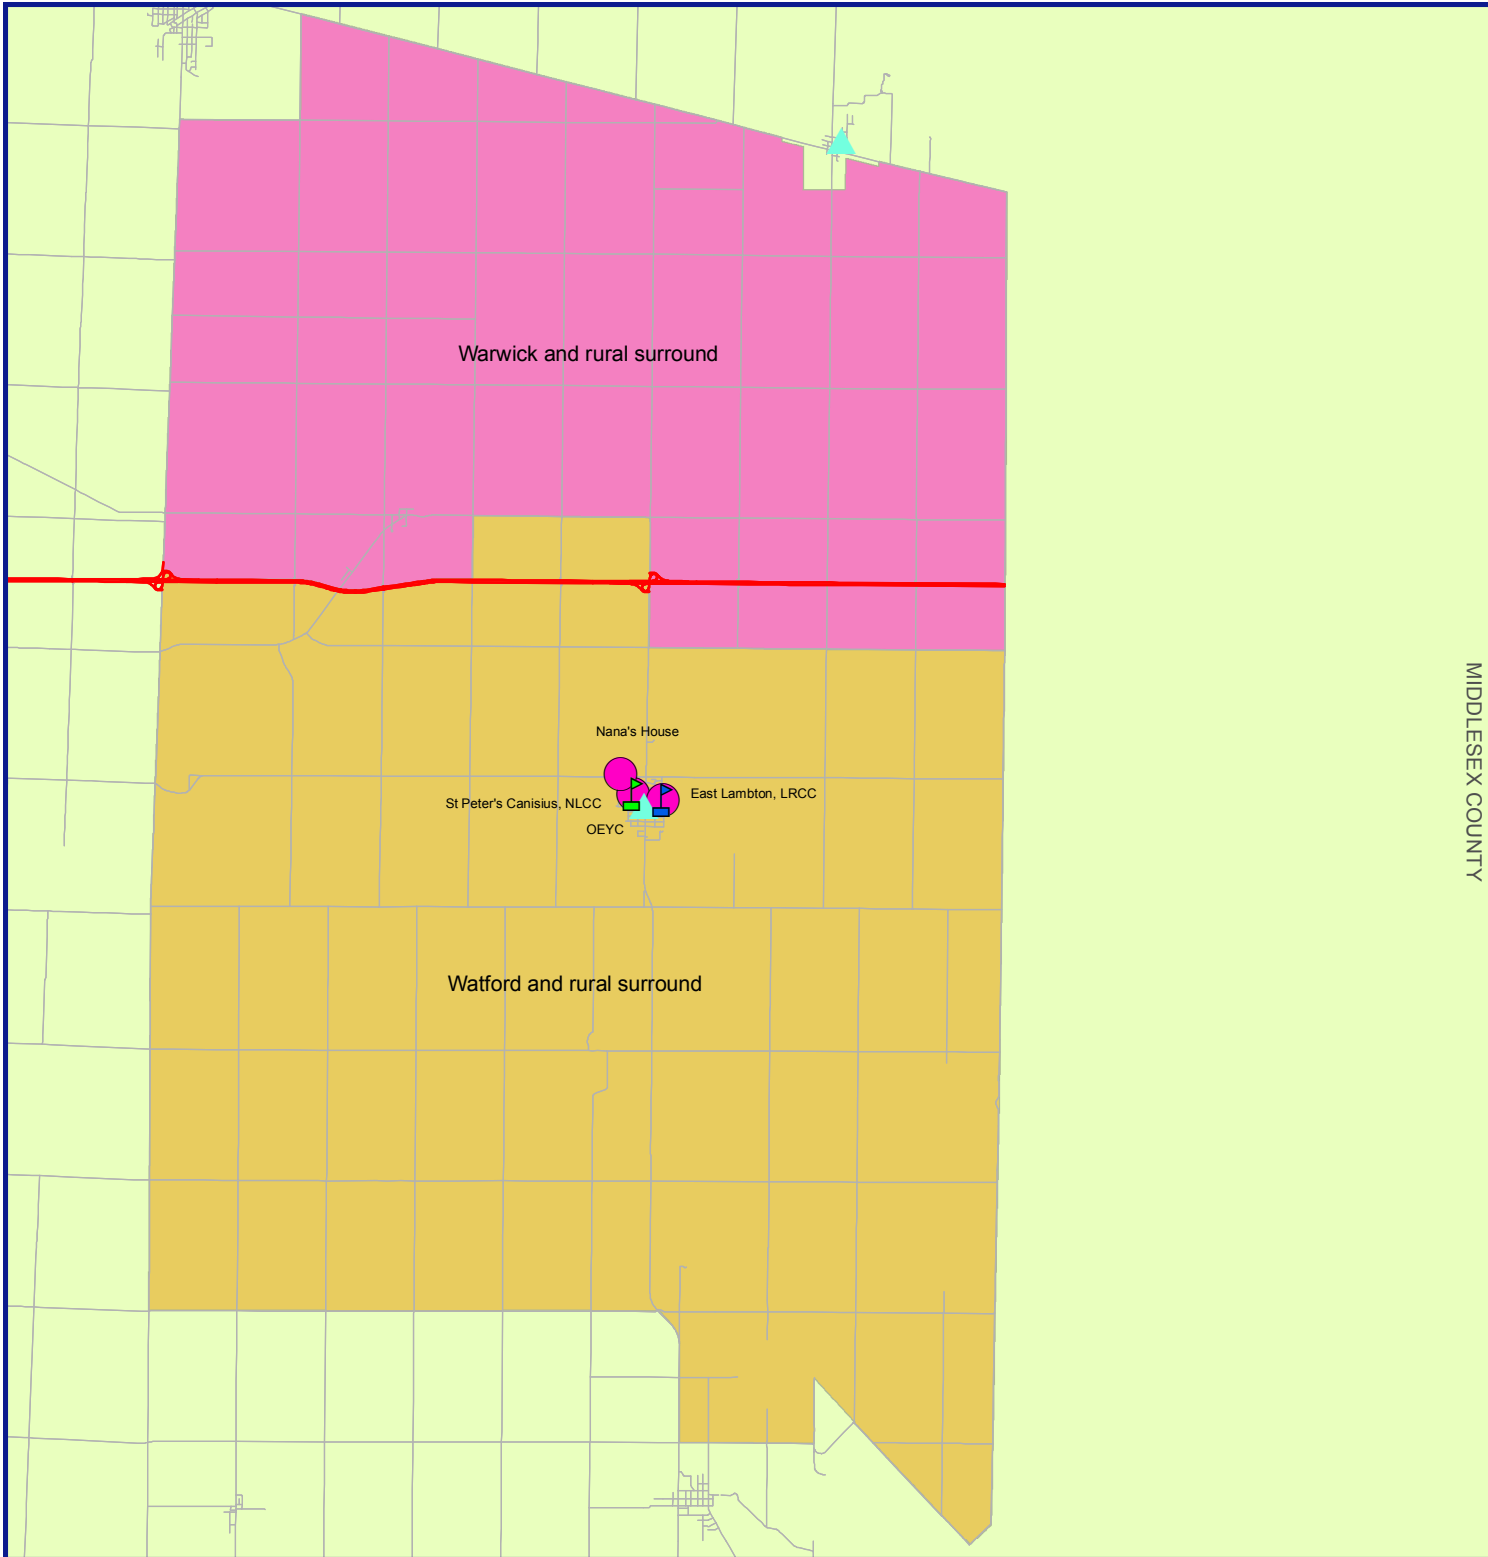

Lambton County Neighbourhood # 10 Watford/Warwick

Elementary Schools

-  East Lambton Elementary
-  St. Peter Canisius Catholic School

OEYC

-  Outreach

Child Care Centres

-  LRCC - East Lambton JK/SK
-  NLCC - St. Peter Canisius
-  Nana's House

Median Income 2005 (\$\$)

-  62054 - 69845
-  69846 - 88878

MIDDLESEX COUNTY

00.0.8 Kilometers

REFERENCE:
2006 Census Data provided by Statistics Canada.
Datum: NAD 83;
Projection: UTM Zone 17N

This map is generated by the Corporation of the County of Lambton, Children's Services Department on September, 2010