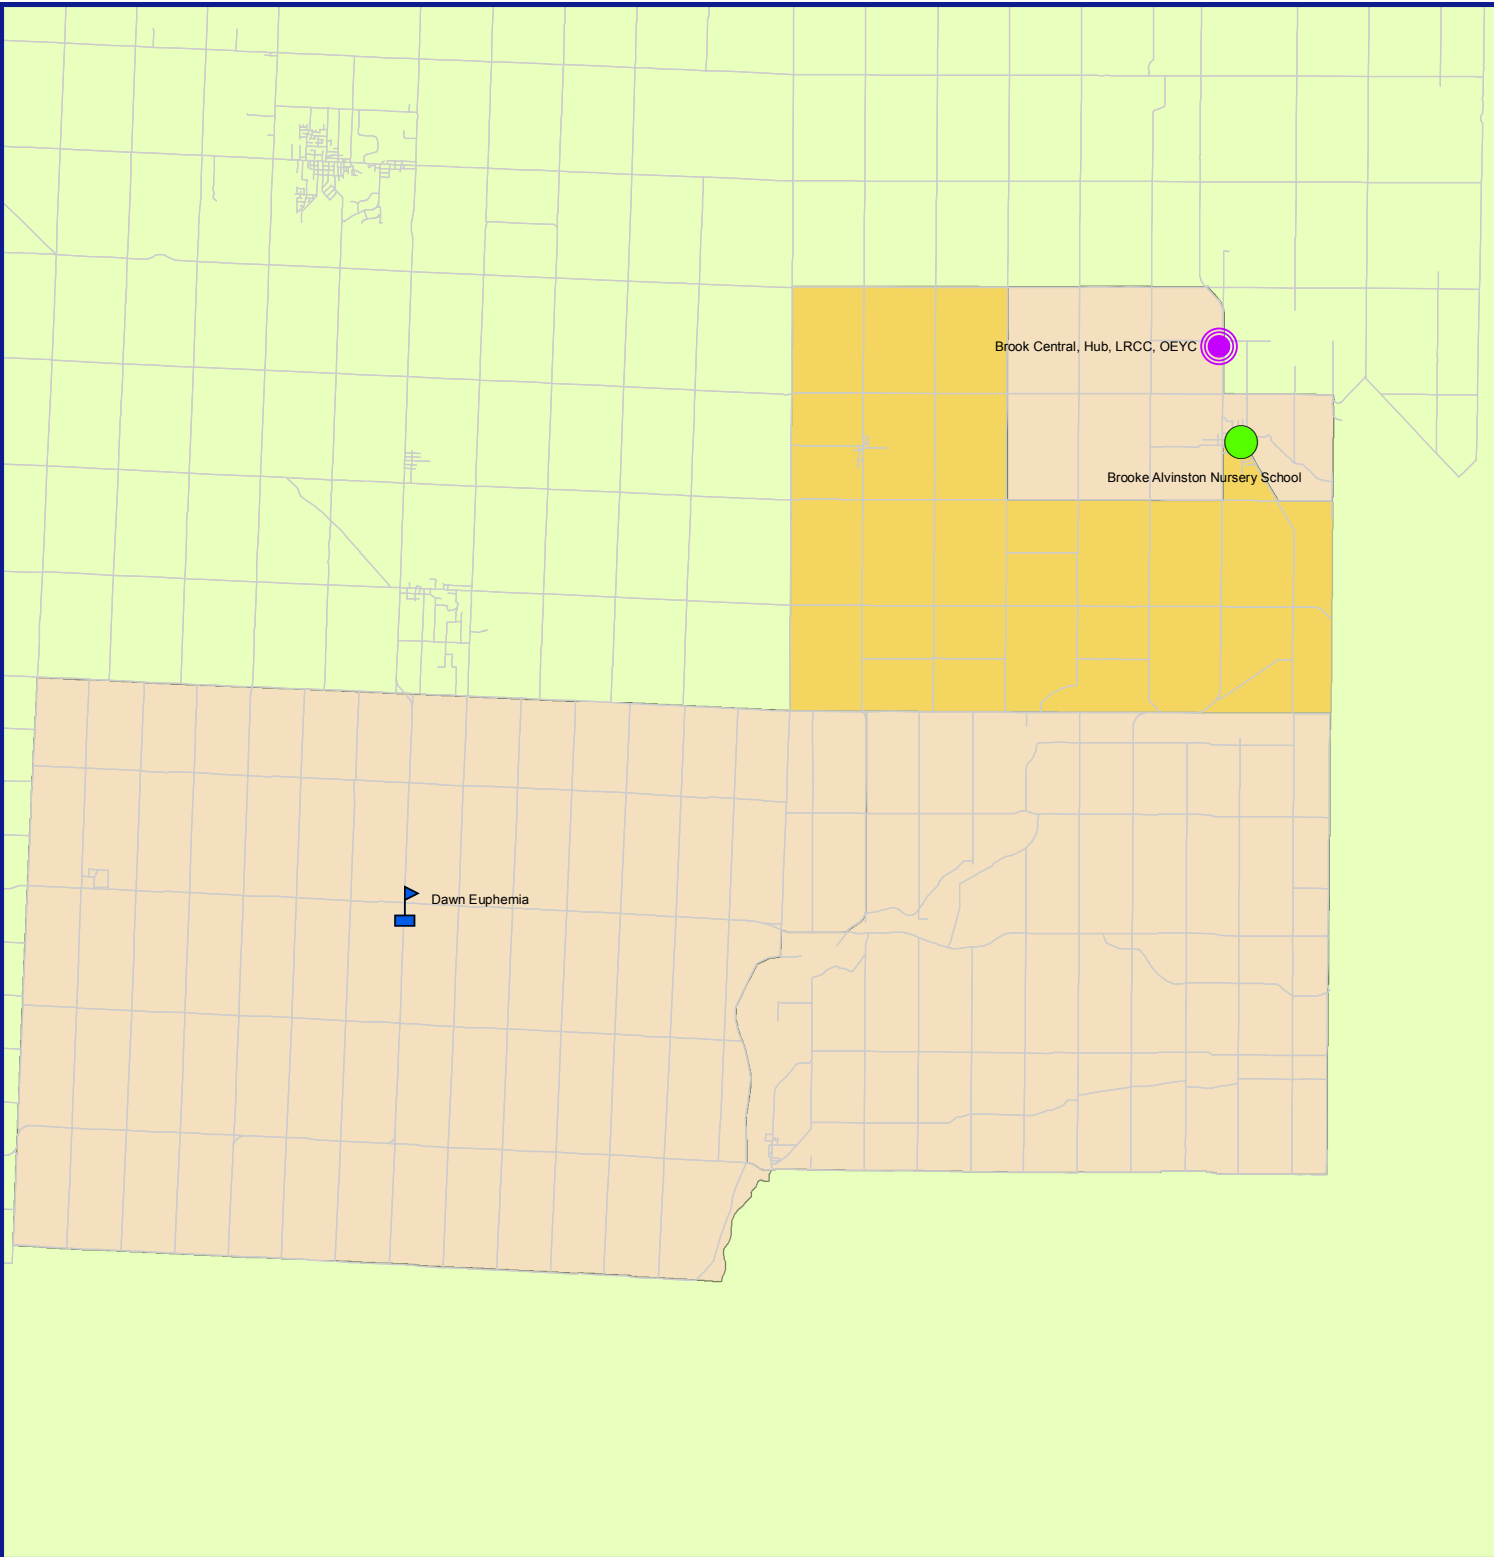

Lambton County Neighbourhood # 11 Brooke, Alvinston, Dawn Euphemia & Inwood

Early Learning Care & Family Centre (Hub)

LRCC - Brooke Central Site

Schools

Dawn-Euphemia Public School

Child Care Centres

Brooke-Alvinston Nursery

Median Income 2005 (\$\$)

50831 - 62053

62054 - 69845

0 0.8 1.6 Kilometers

COUNTY OF
LAMBTON

REFERENCE:

2006 Census Data provided by Statistics Canada.

Datum: NAD 83;

Projection: UTM Zone 17N

This map is generated by the Corporation of the County of Lambton, Children's Services Department on September, 2010.

DISCLAIMER:

These digital mapping products have been produced on the County of Lambton's Geographical Information System. Data provided herein is derived from sources with varying levels of accuracy and currency. This is not a survey product. The County of Lambton disclaims all responsibility for the accuracy or completeness of information contained herein. The County of Lambton assumes no responsibility for errors arising from use of these digital mapping products.