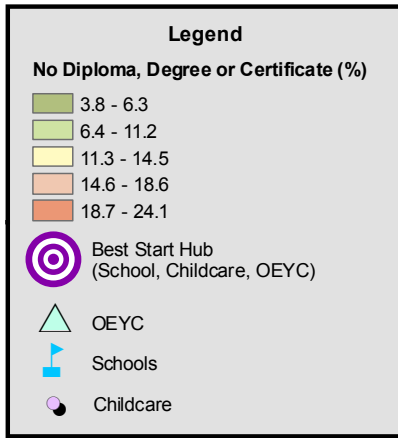

# Education

Sources:  
 Statistics Canada, 2006  
 County of Lambton, 2010  
 OEYC, 2010

N.B. Please print this map in colour to ensure correct interpretation of colour classifications