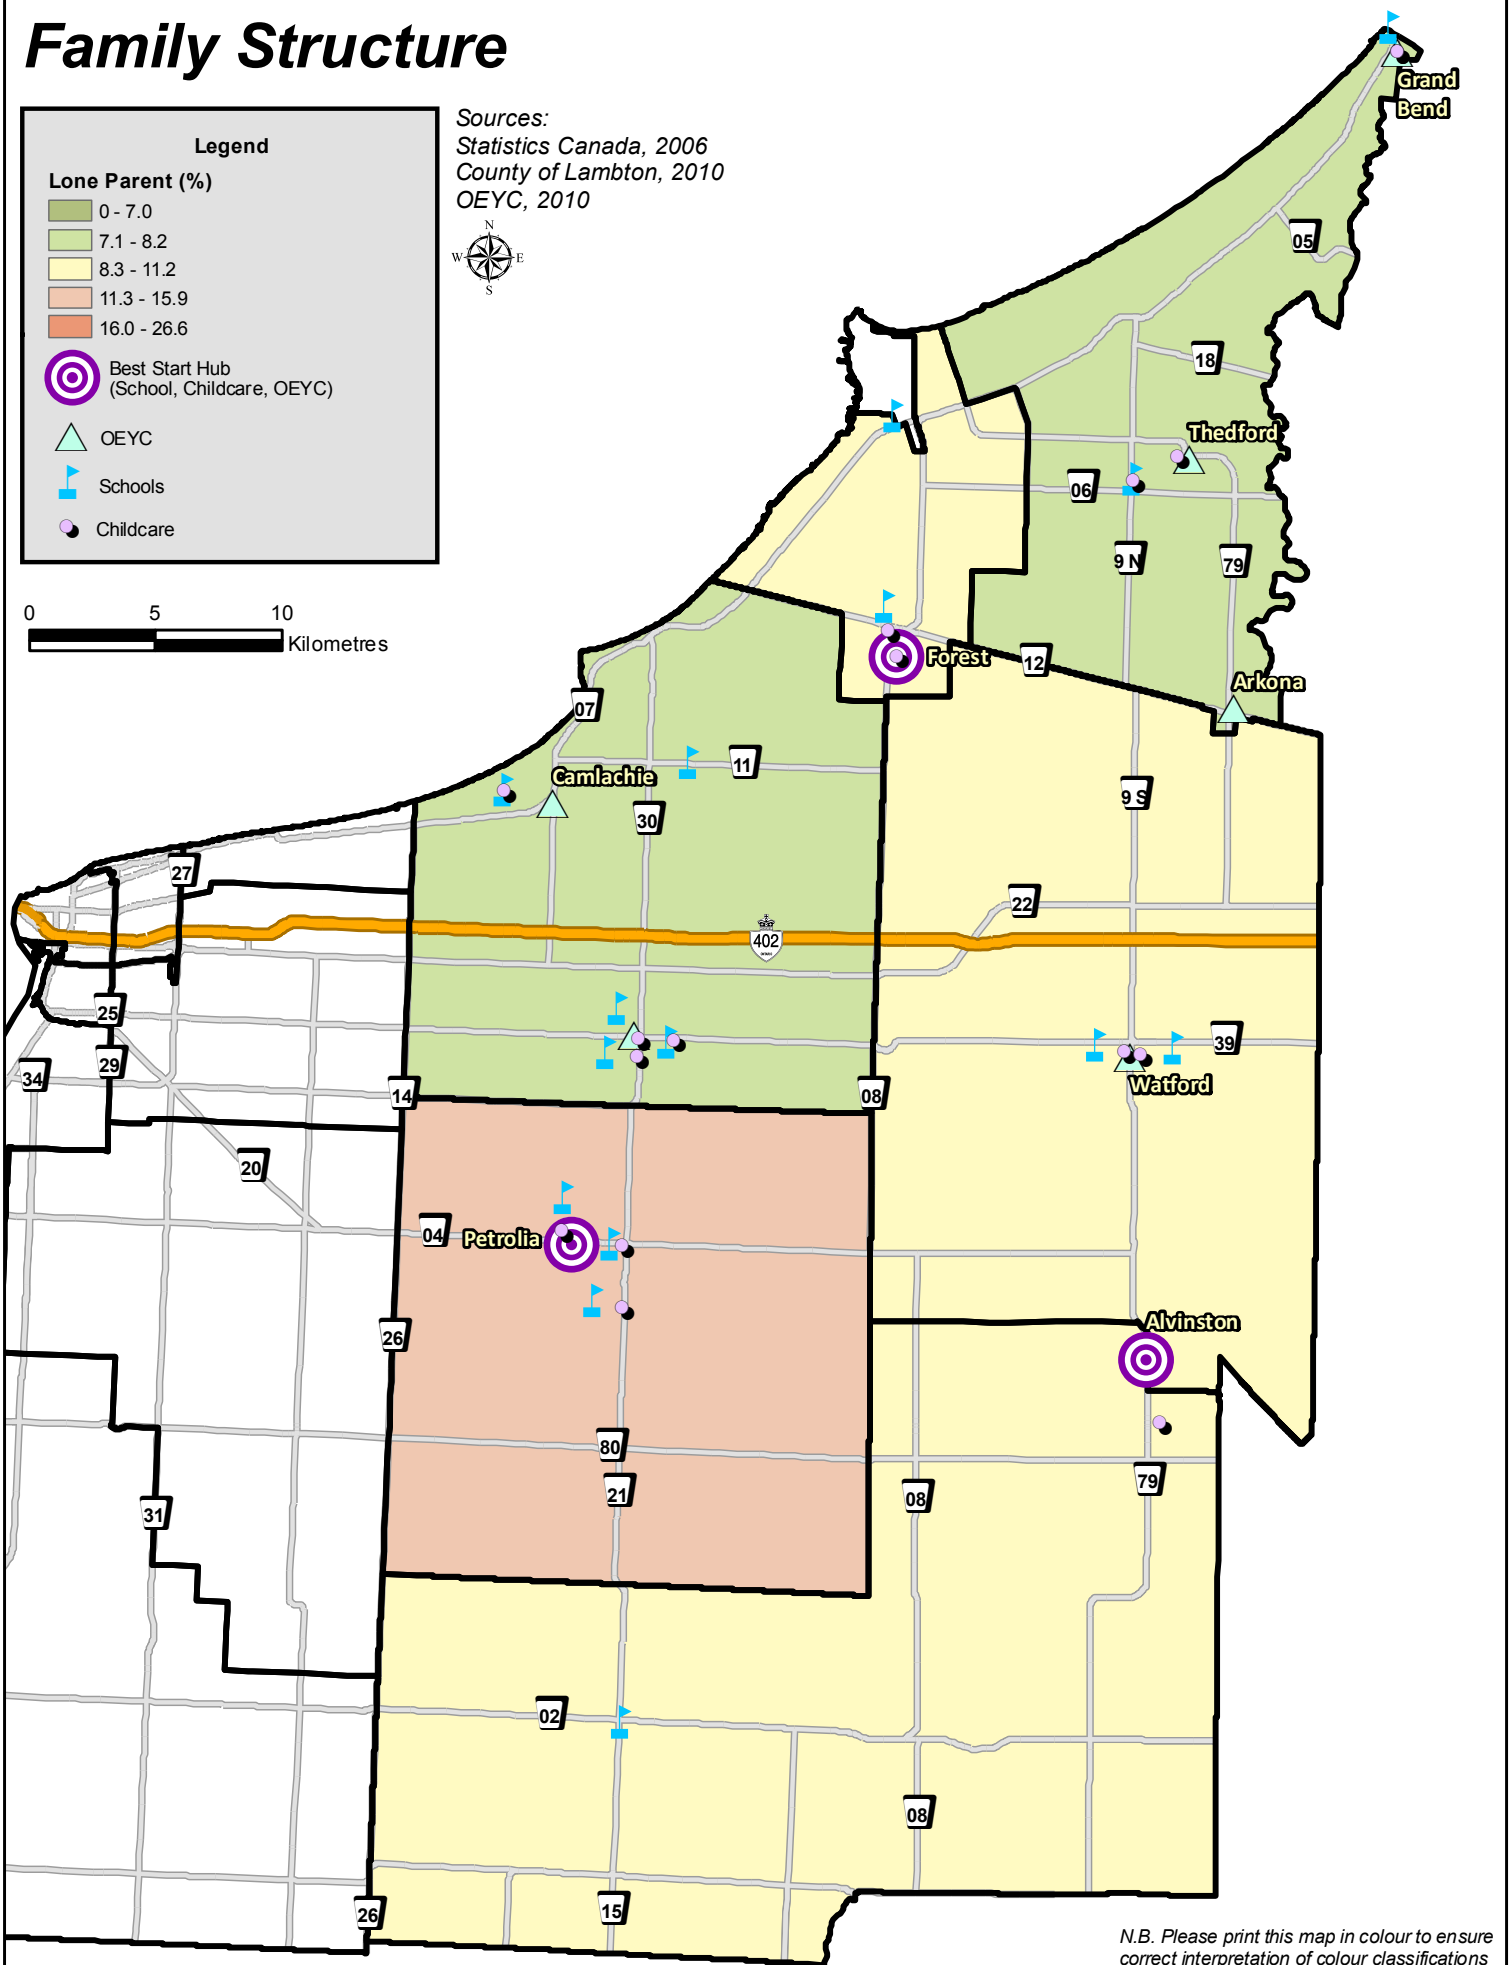

# Family Structure

**Legend**

**Lone Parent (%)**

- 0 - 7.0
- 7.1 - 8.2
- 8.3 - 11.2
- 11.3 - 15.9
- 16.0 - 26.6

Best Start Hub (School, Childcare, OEYC)  
 OEYC  
 Schools  
 Childcare

Sources:  
 Statistics Canada, 2006  
 County of Lambton, 2010  
 OEYC, 2010

N.B. Please print this map in colour to ensure correct interpretation of colour classifications