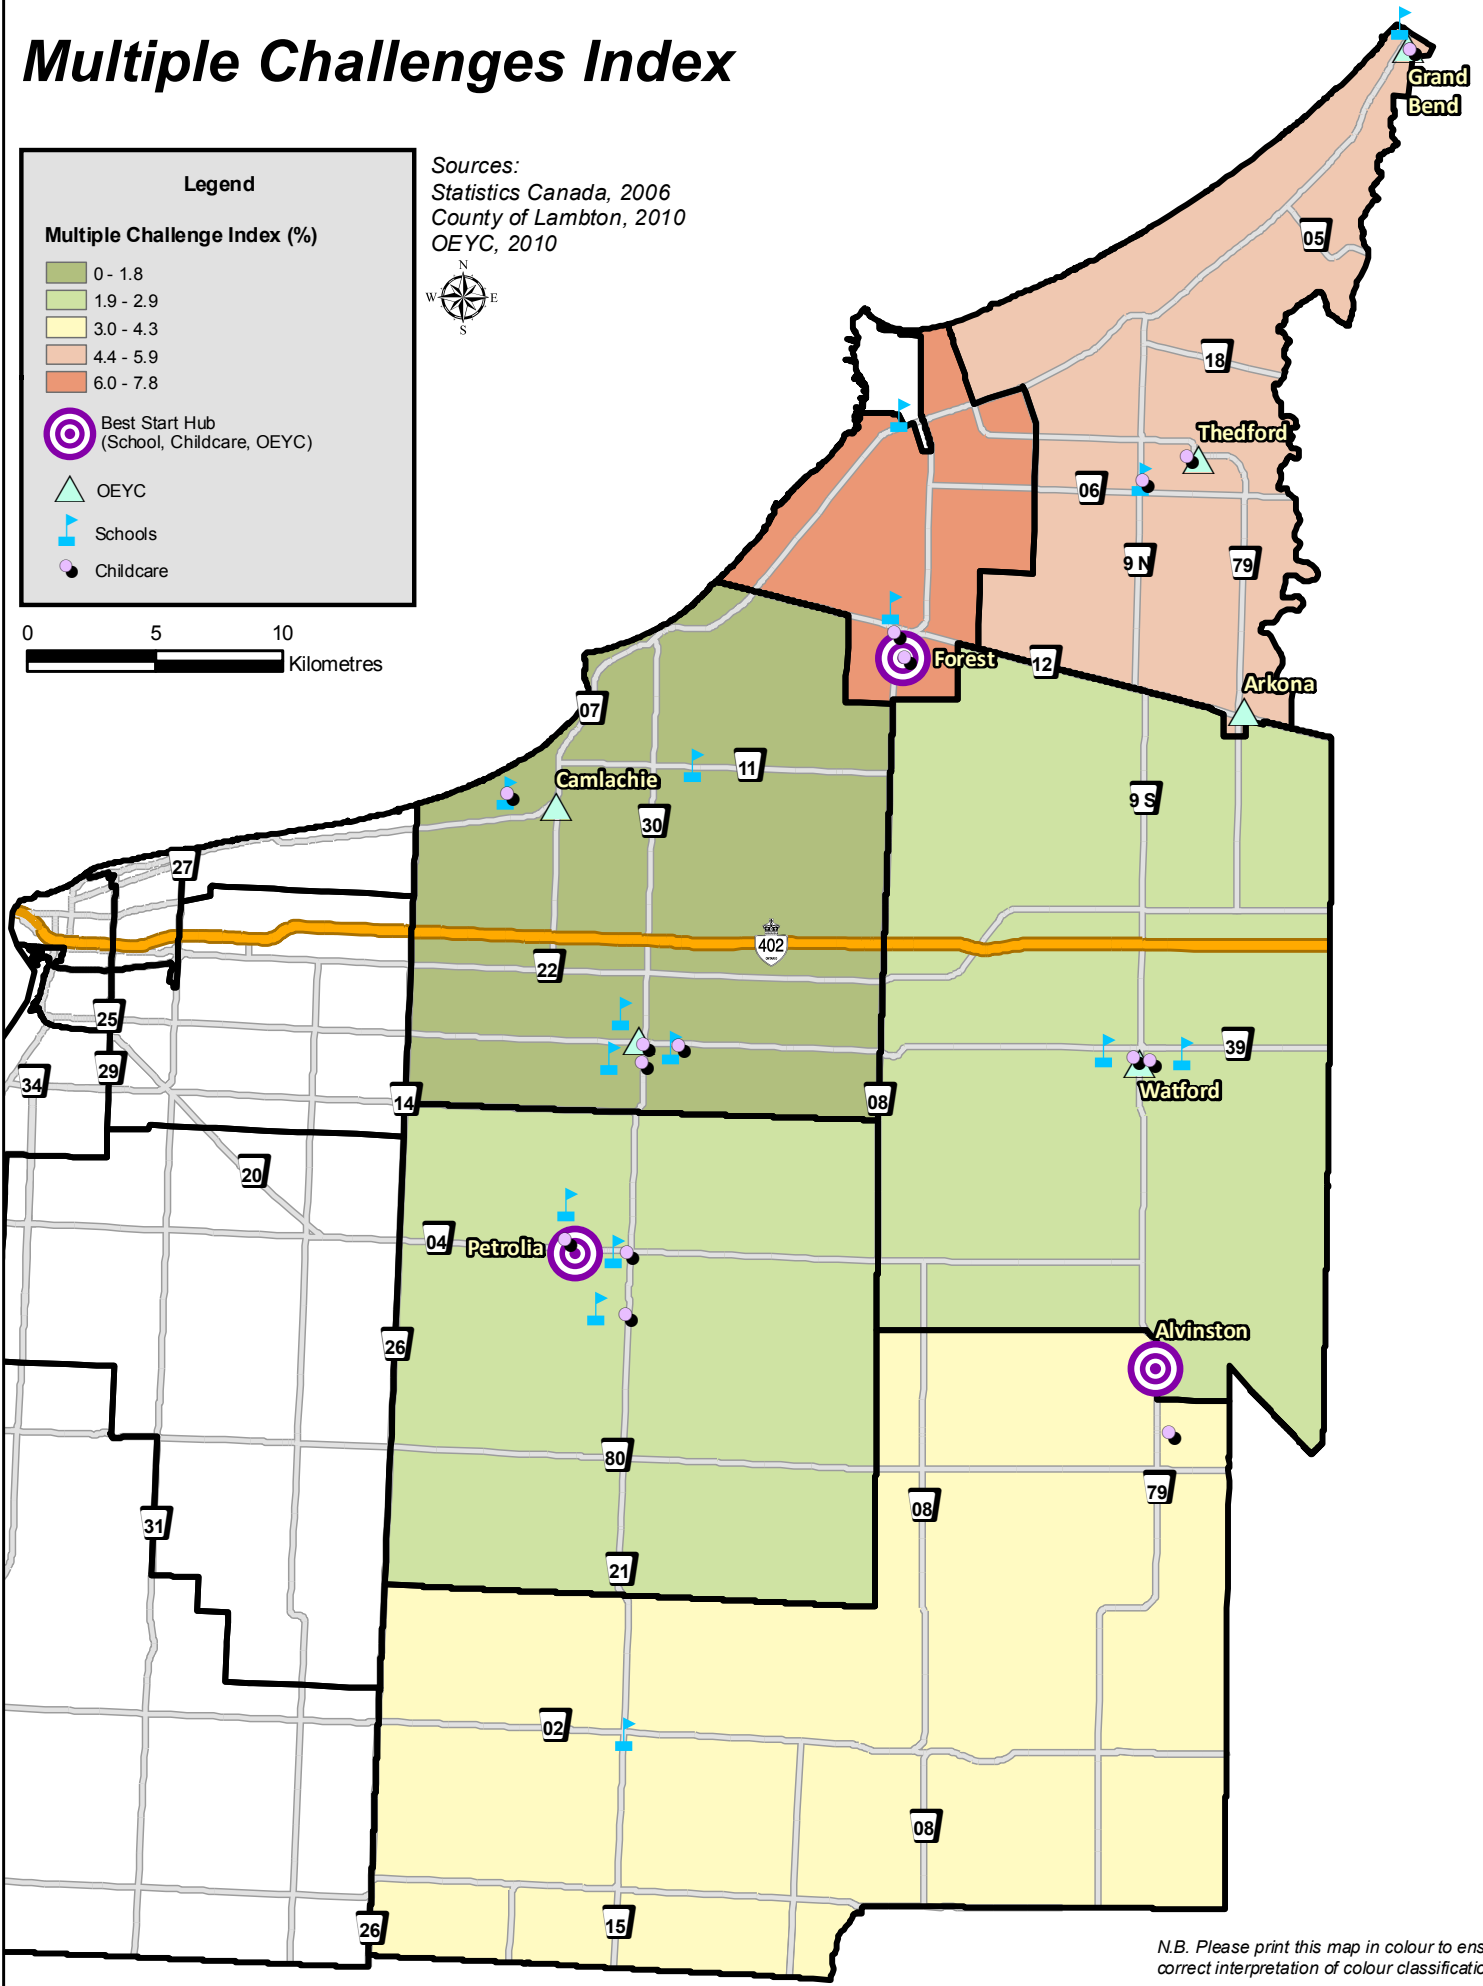

# Multiple Challenges Index

**Legend**

**Multiple Challenge Index (%)**

- 0 - 1.8
- 1.9 - 2.9
- 3.0 - 4.3
- 4.4 - 5.9
- 6.0 - 7.8

- Best Start Hub (School, Childcare, OEYC)
- OEYC
- Schools
- Childcare

Sources:  
 Statistics Canada, 2006  
 County of Lambton, 2010  
 OEYC, 2010

N.B. Please print this map in colour to ensure correct interpretation of colour classifications