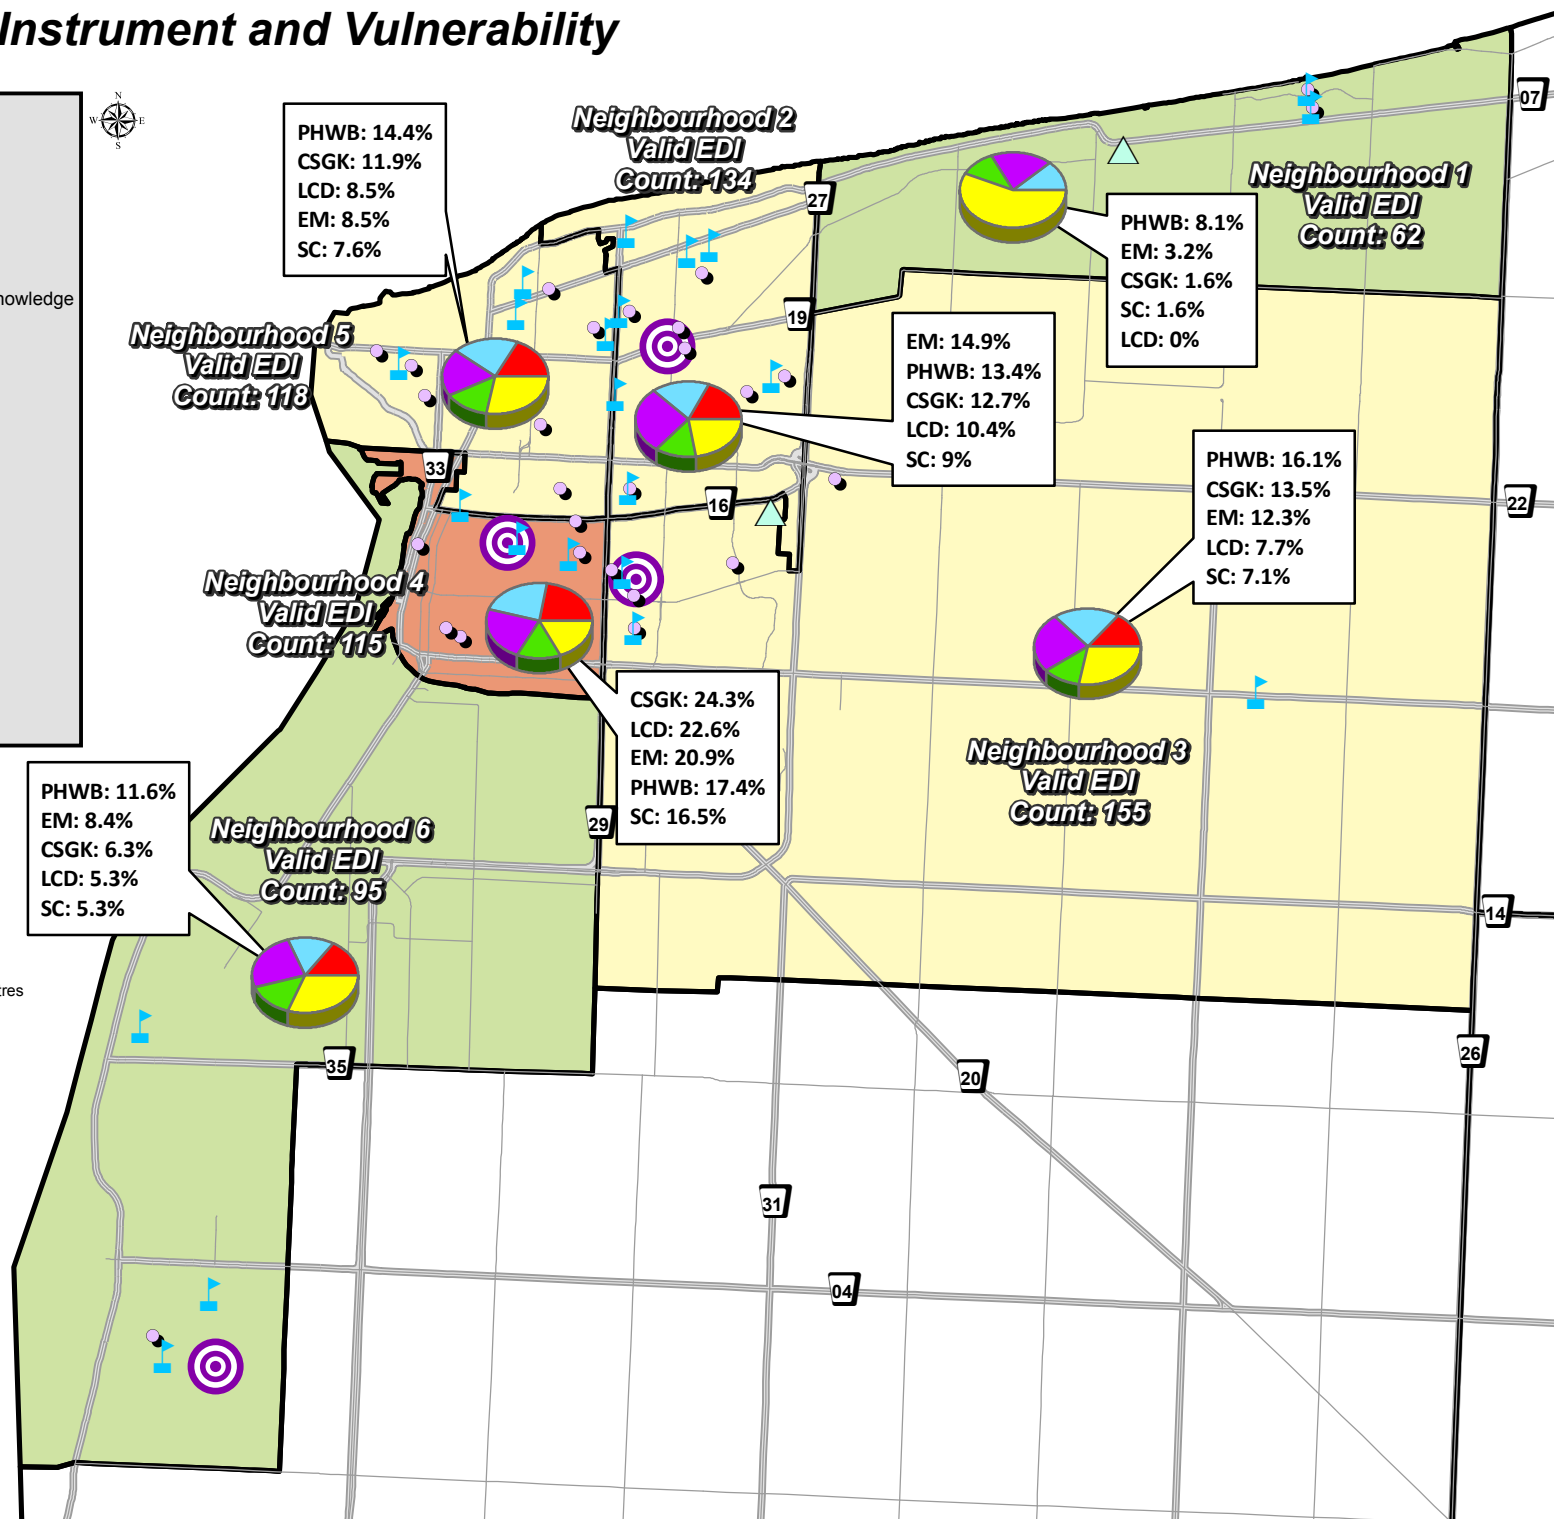

Early Development Instrument and Vulnerability

Sources:
 Statistics Canada, 2006
 County of Lambton, 2010
 OEYC, 2010

N.B. Please print this map in colour to ensure correct interpretation of colour classifications