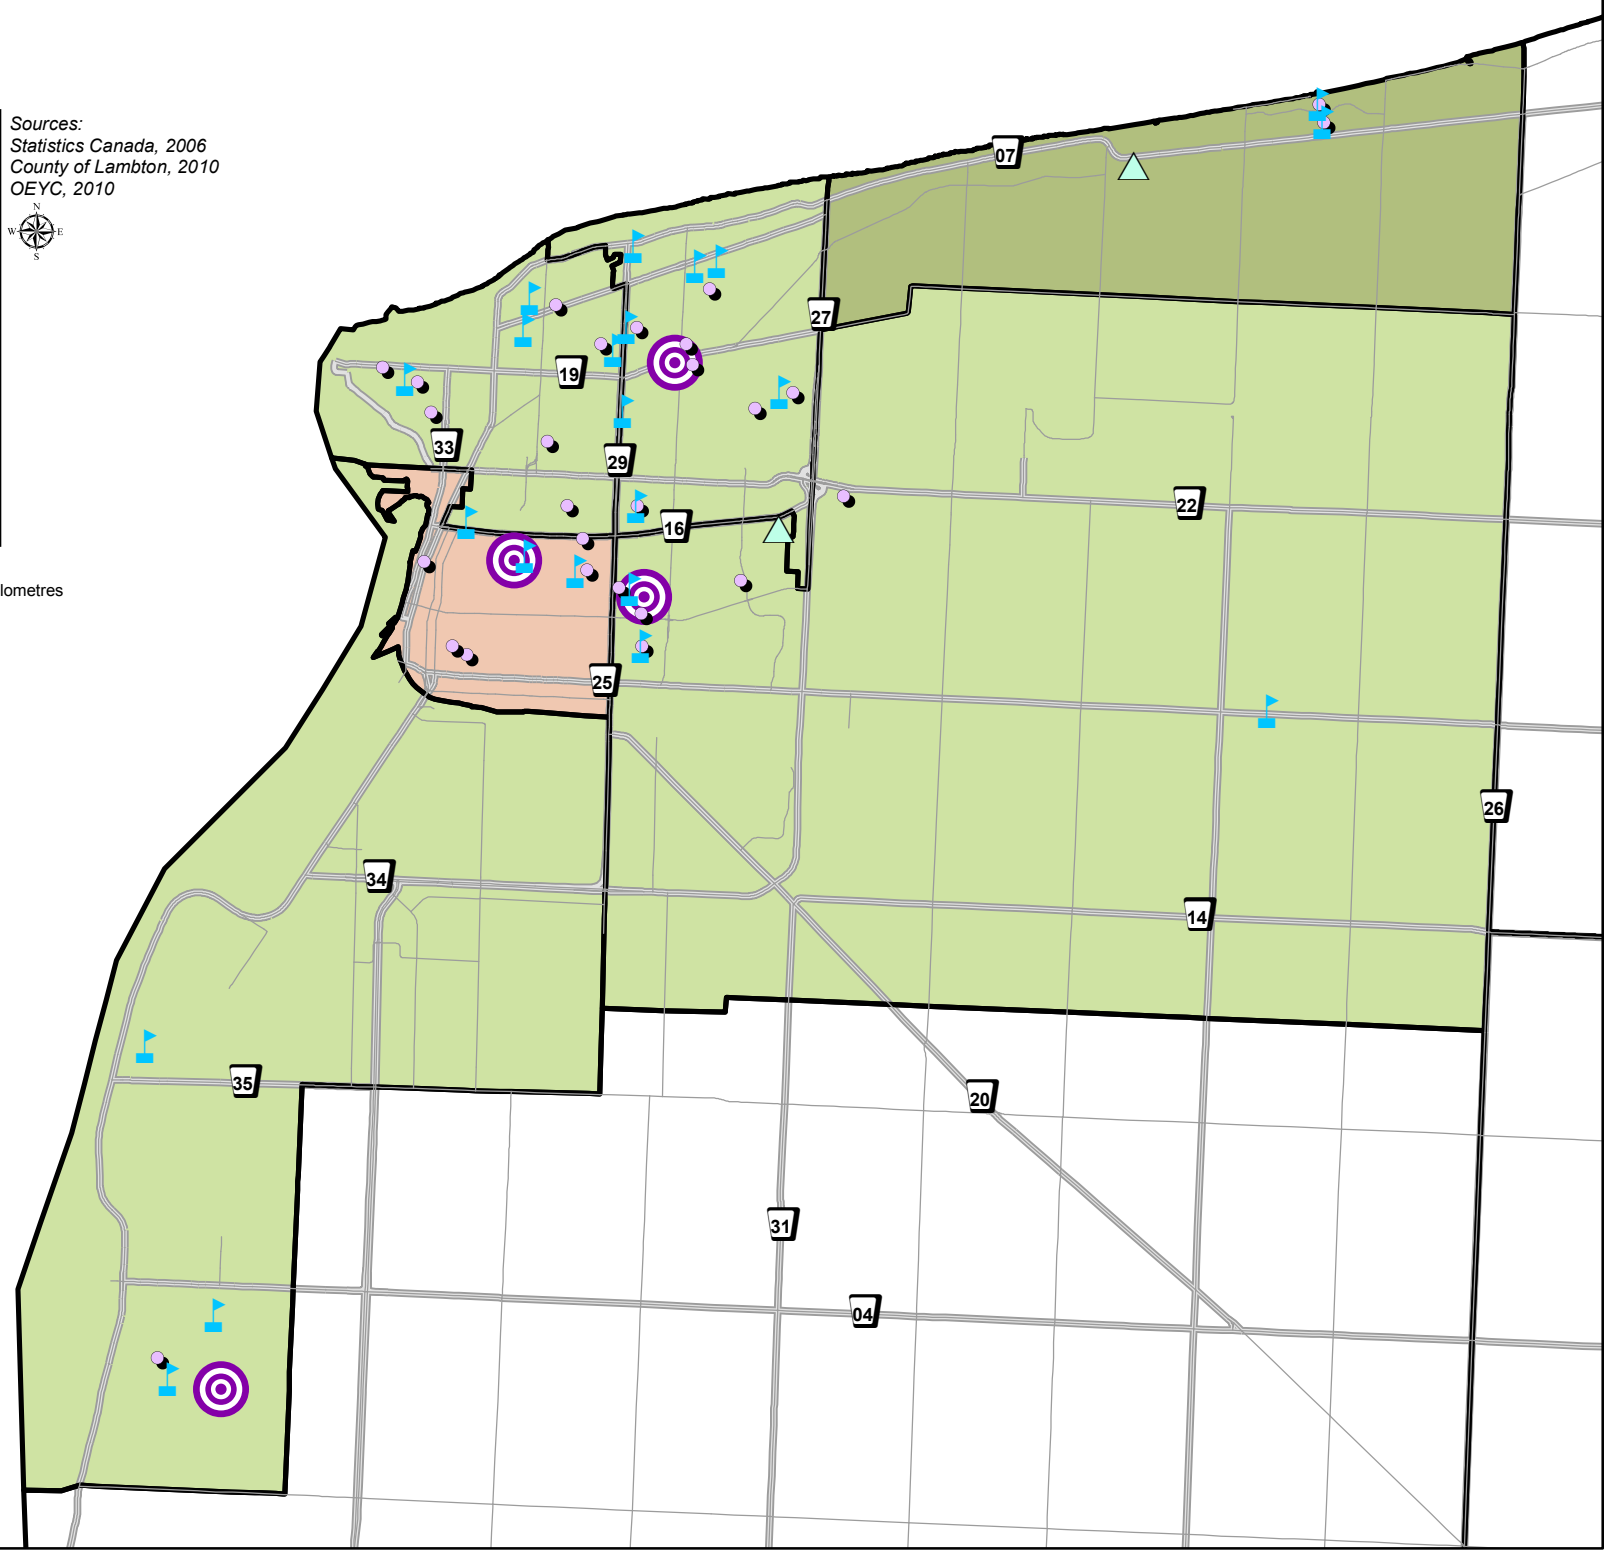

Education

Legend

No Diploma, Degree or Certificate (%)

- 3.8 - 6.3
- 6.4 - 11.2
- 11.3 - 14.5
- 14.6 - 18.6
- 18.7 - 24.1

Best Start Hub (School, Childcare, OEYC)

OEYC

Childcare

Schools

Sources:
Statistics Canada, 2006
County of Lambton, 2010
OEYC, 2010

N.B. Please print this map in colour to ensure correct interpretation of colour classifications