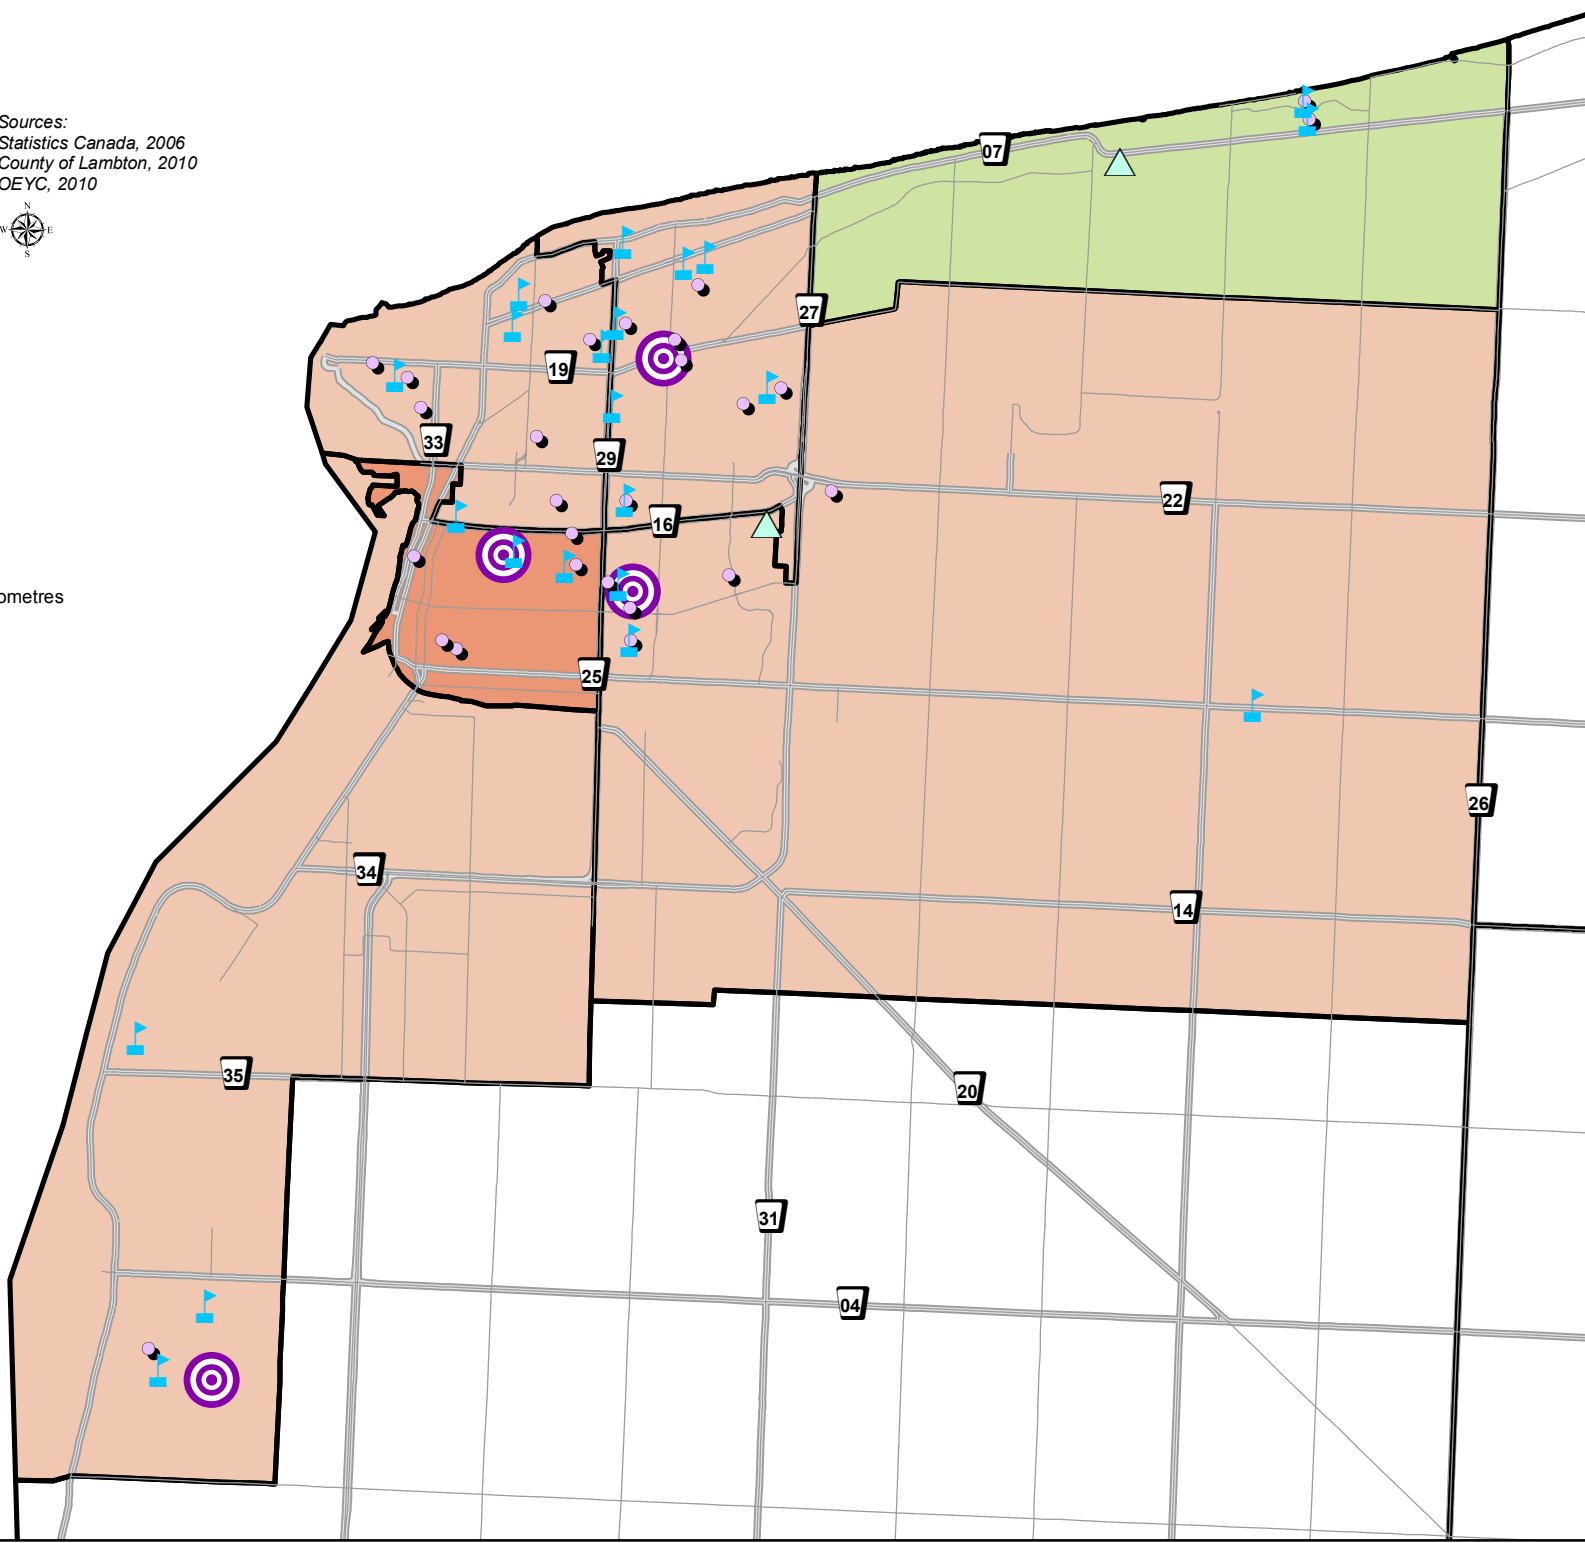

Family Structure

Legend

Lone Parent (%)

- 0 - 7.0
- 7.1 - 8.2
- 8.3 - 11.2
- 11.3 - 15.9
- 16.0 - 26.6

Best Start Hub (School, Childcare, OEYC)

OEYC

Schools

Childcare

Sources:
Statistics Canada, 2006
County of Lambton, 2010
OEYC, 2010

N.B. Please print this map in colour to ensure correct interpretation of colour classifications