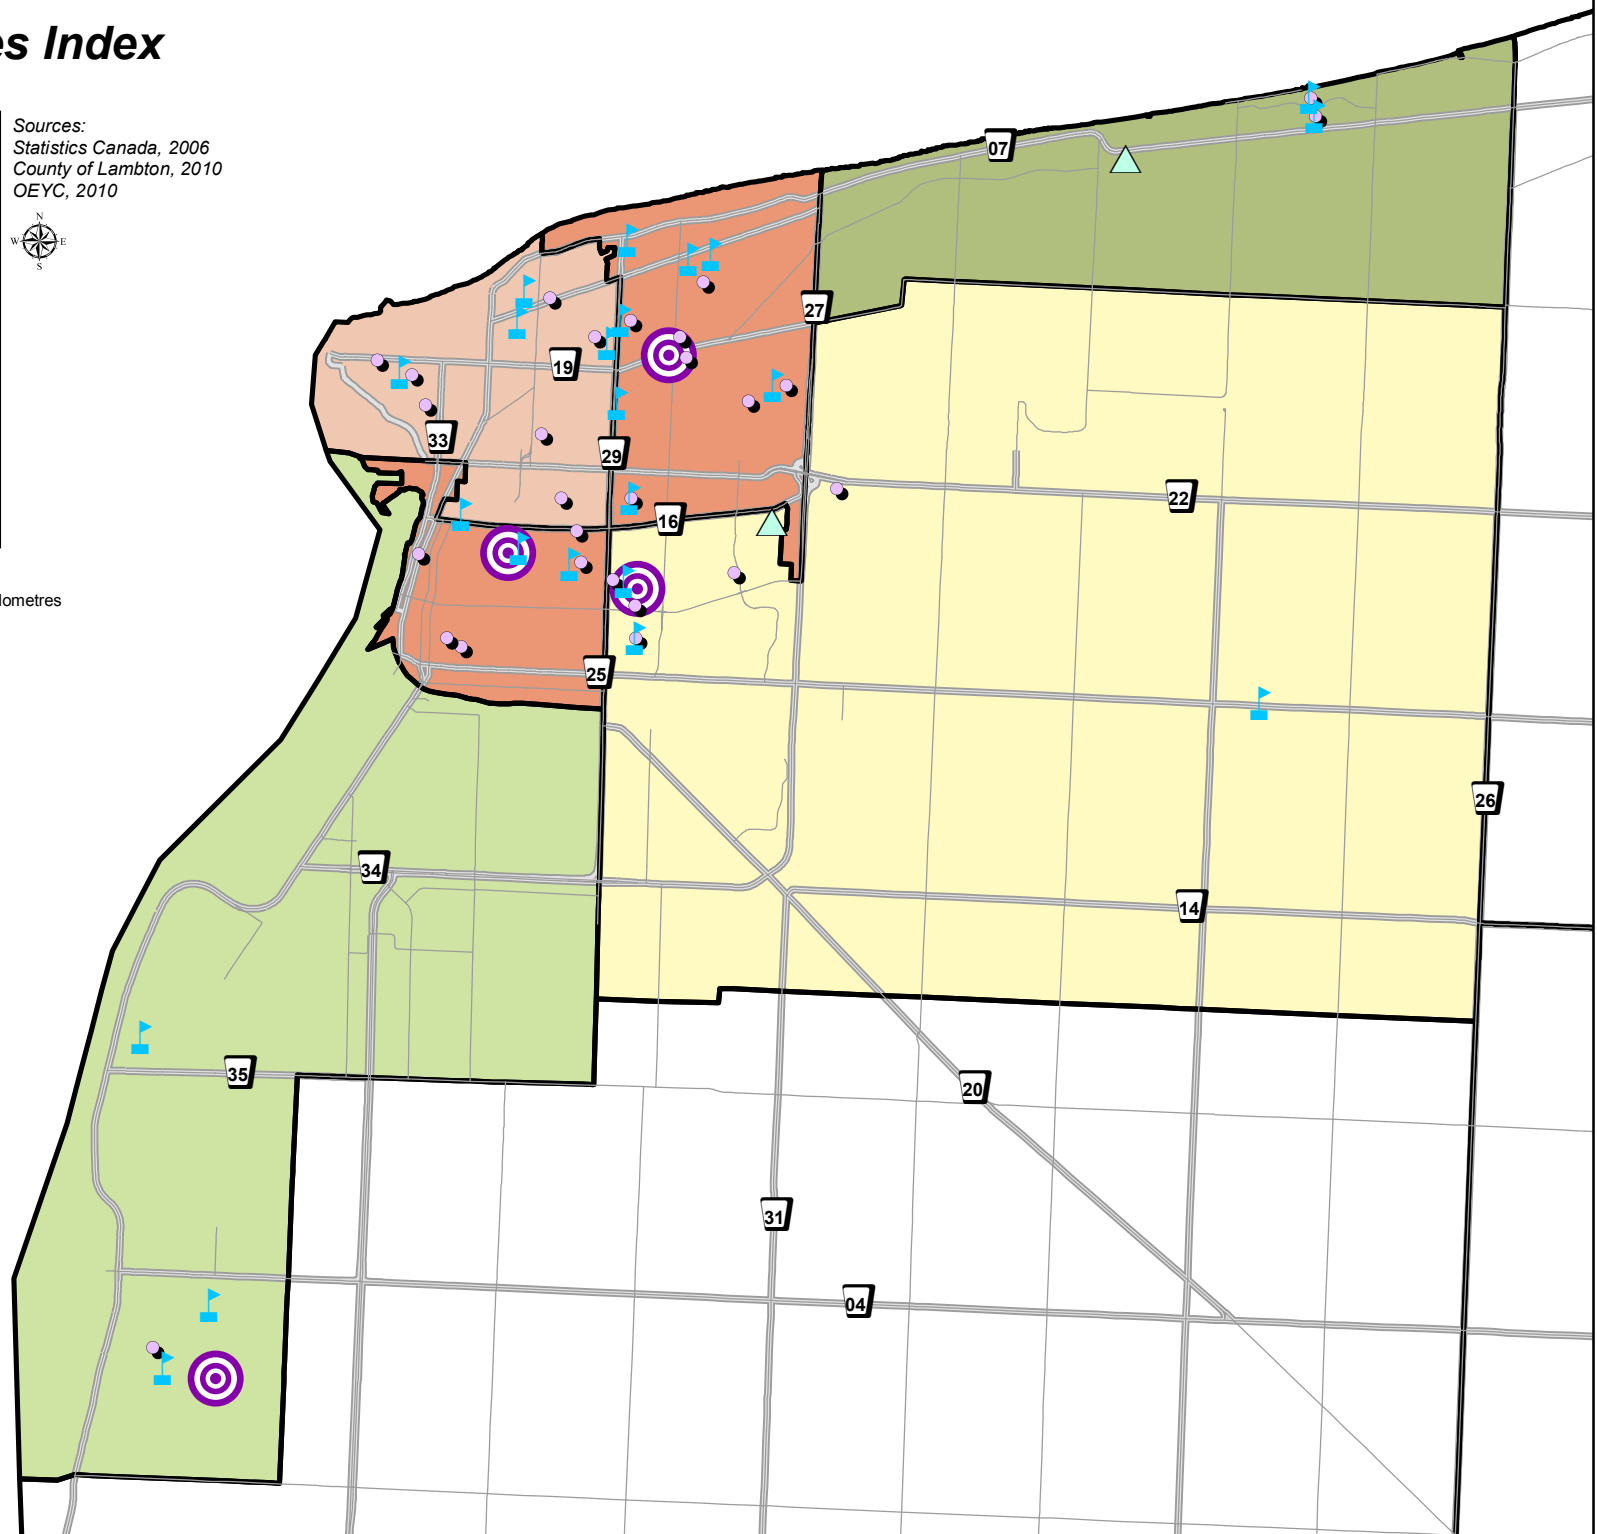

# Multiple Challenges Index

Sources:  
Statistics Canada, 2006  
County of Lambton, 2010  
OEYC, 2010

## Legend

### Multiple Challenge Index (%)

- 0 - 1.8
- 1.9 - 2.9
- 3.0 - 4.3
- 4.4 - 5.9
- 6.0 - 7.8

Best Start Hub  
(School, Childcare, OEYC)

OEYC

Childcare

Schools

N.B. Please print this map in colour to ensure correct interpretation of colour classifications