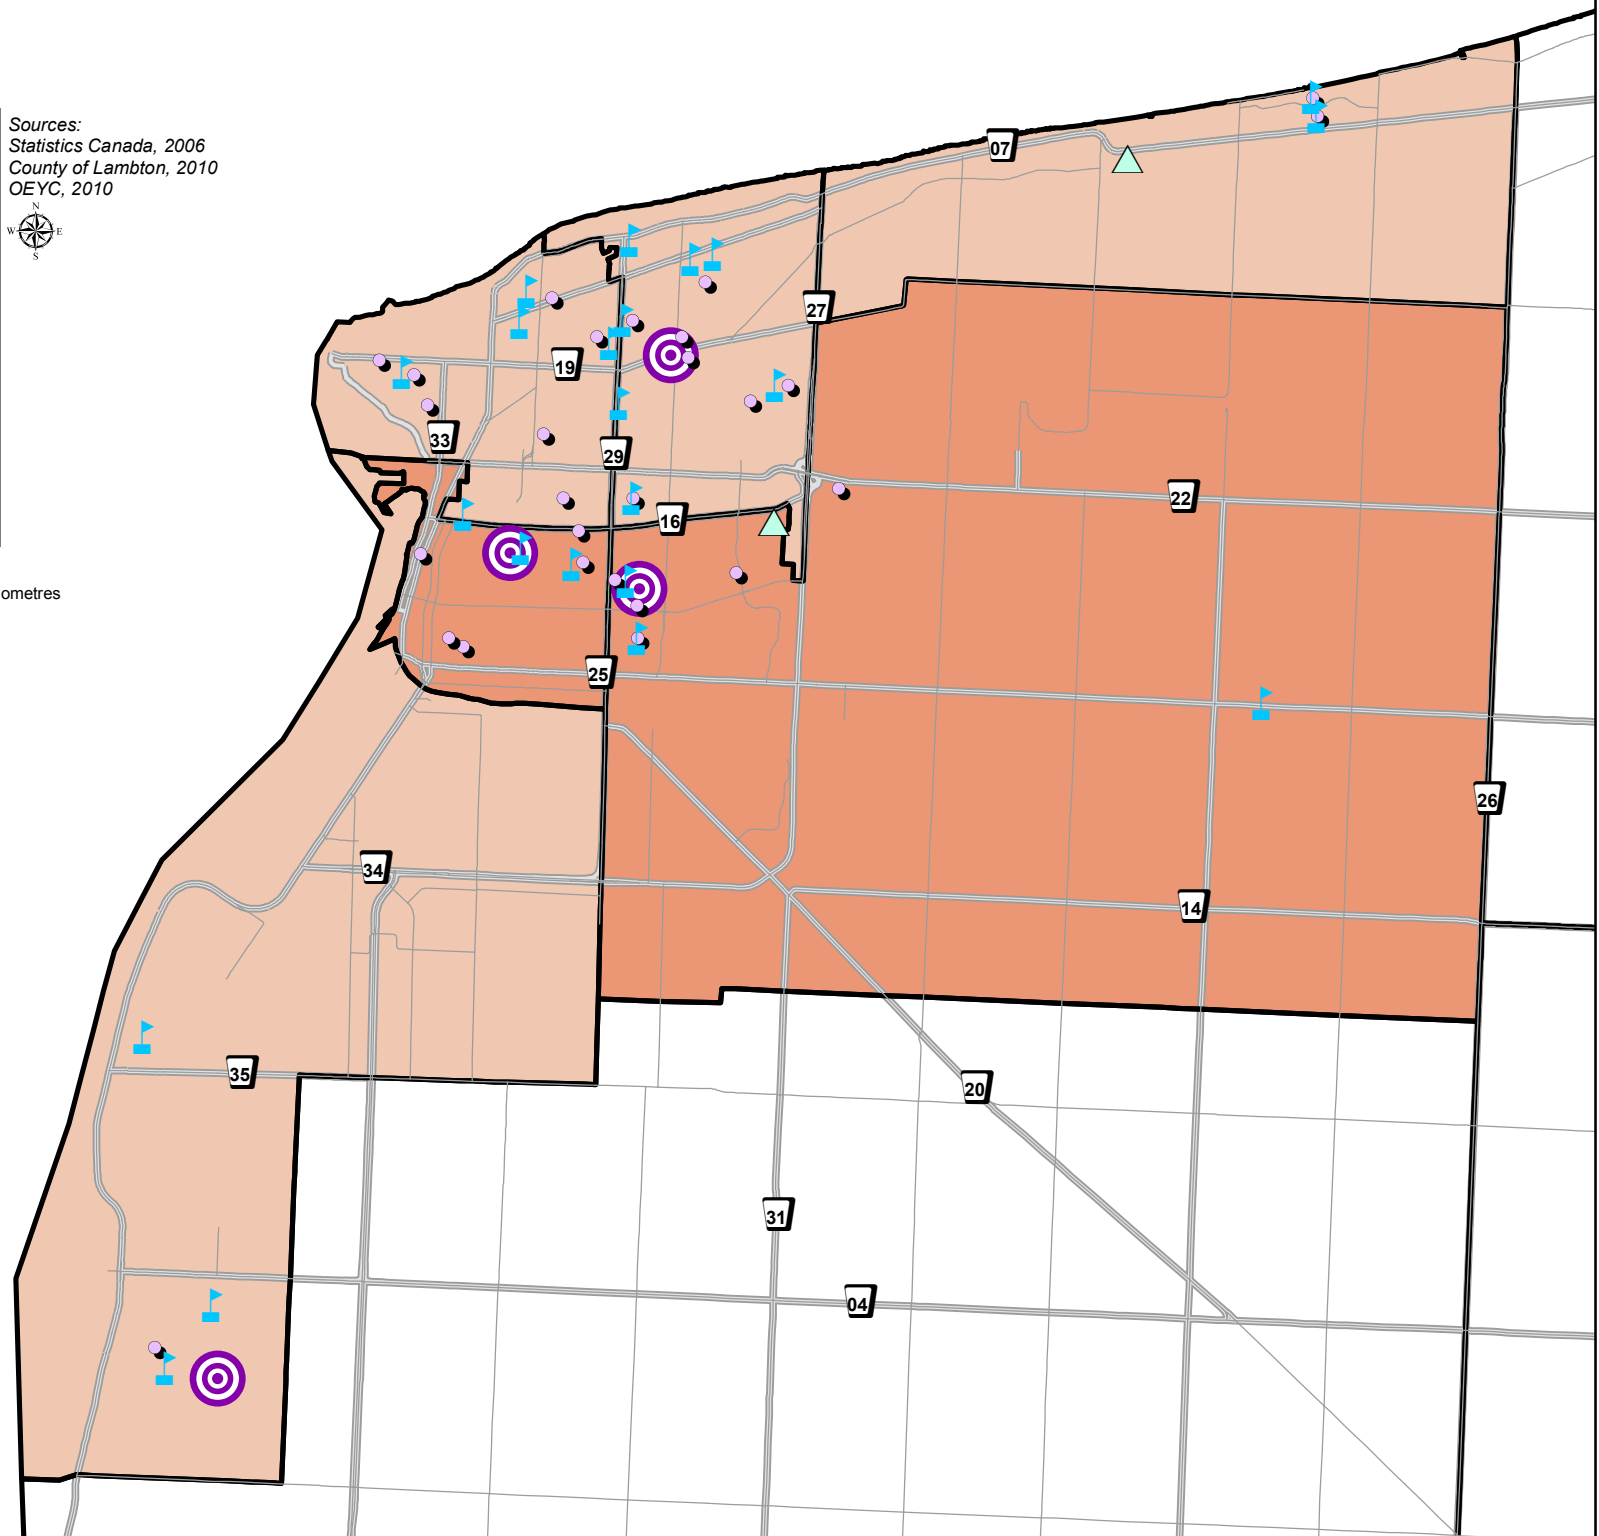

Transiency

Legend

Moved in Last Year (%)

- 6.0 - 7.0
- 7.1 - 8.2
- 8.3 - 9.4
- 9.5 - 11.4
- 11.5 - 19.0

Best Start Hub (School, Childcare, OEYC)

OEYC

Childcare

Schools

Sources:
Statistics Canada, 2006
County of Lambton, 2010
OEYC, 2010

N.B. Please print this map in colour to ensure correct interpretation of colour classifications