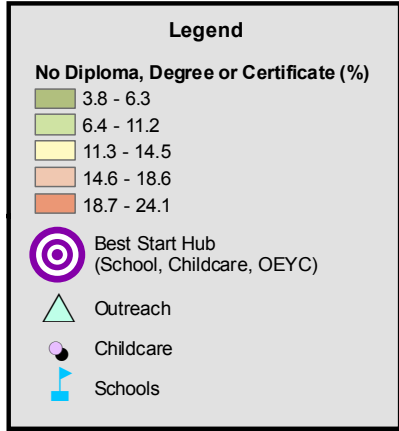

# Education

Sources:  
 Statistics Canada, 2006  
 County of Lambton, 2010  
 OEYC, 2010

N.B. Please print this map in colour to ensure correct interpretation of colour classifications